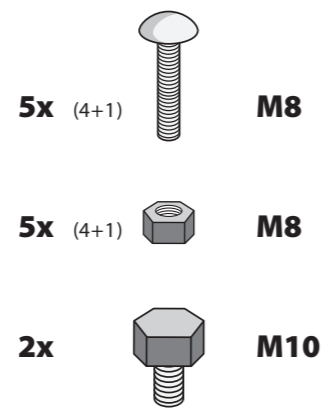

FOR MODELS WITHOUT TRAY BRACE (4 HOLES IN TRAY)

TRAY

FRAME

TIRE

FIXING PARTS